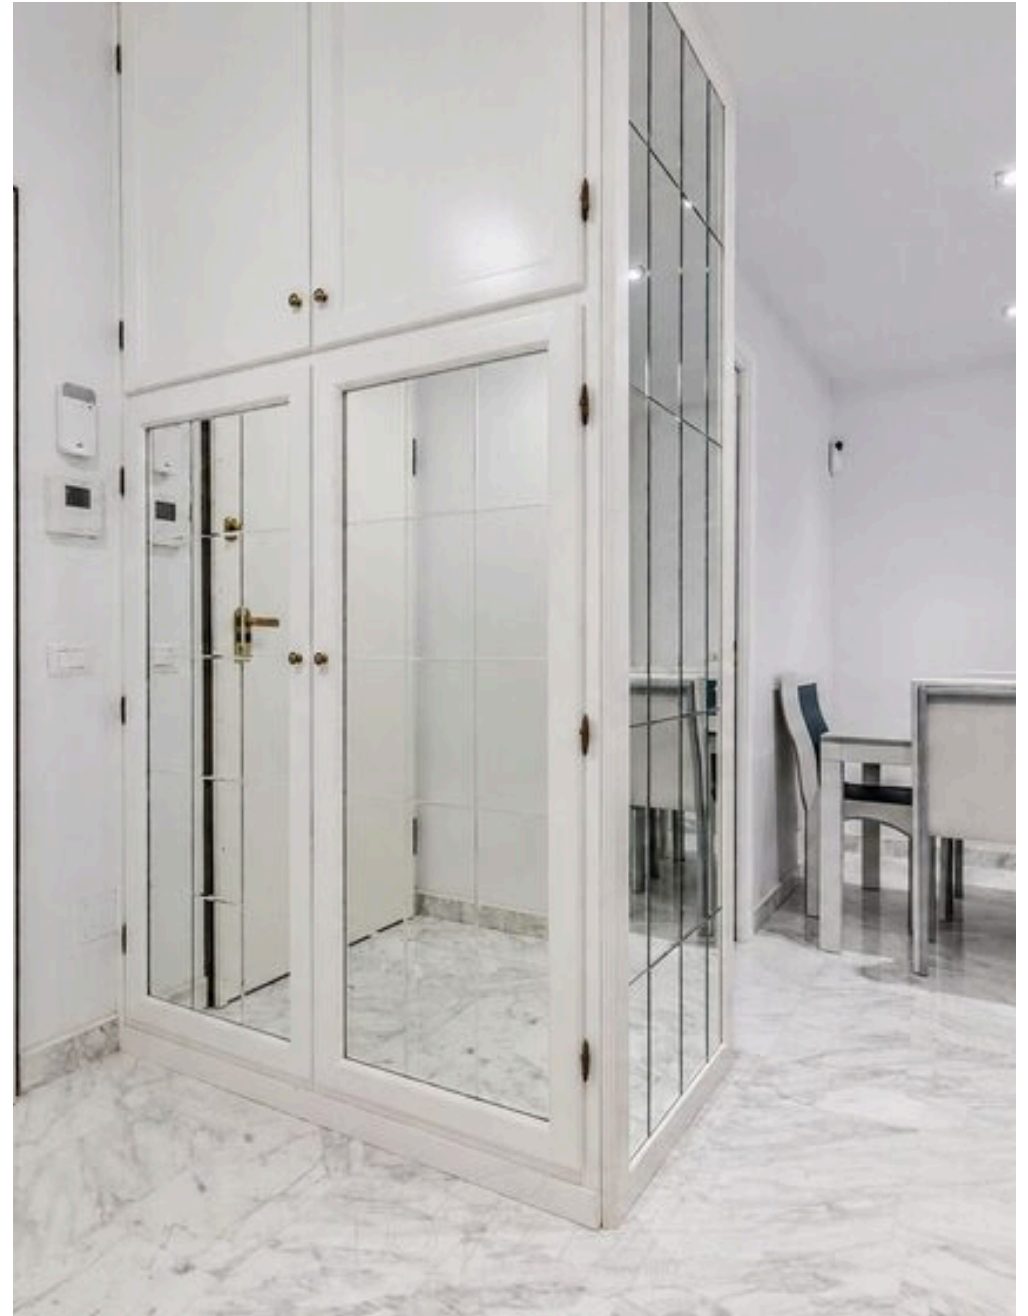

SQUARE METRES

5

ROOMS

DESCRIPTION

Renovated Penthouse and Super Penthouse with Terraces and Condomial Pool

In Rome, in a green and reserved context, within an elegant complex with swimming pool, a residence was born that combines modern comfort and flexibility of spaces: a penthouse and super-attic connected by an external staircase, autonomous and perfectly integrated, ideal for living together or separately with absolute naturalness. The first level welcomes with a bright and well-distributed living room, an eat-in kitchen and a sleeping area composed of a master bedroom with en suite bathroom, a second double bedroom, a third single room, an additional bathroom and a practical storage-laundry room. Three small terraces surround

the house, creating a continuous dialogue with light and greenery. The upper level opens onto a large living room with separate kitchenette, two bedrooms, two bathrooms and a large semi-perimeter terrace, perfect for convivial moments or to enjoy the quiet and open views. Recently renovated with quality materials, the property has autonomous systems and includes a loft car garage, made with care. The triple exposure and southern orientation ensure bright environments all day long, with protected and verdant overlooks. All this in a strategic location, convenient to services, schools and main connections.